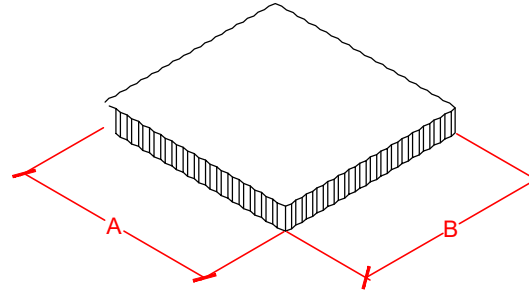

SECTION VIEW

ISO VIEW

DESCRIPTION	FINISH	A	B	C
CAPSTONE	FLAGSTONE	12"	12"	1-1/2"
CAPSTONE	FLAGSTONE	16"	16"	2"
CAPSTONE	FLAGSTONE	18"	18"	1-1/2"
CAPSTONE	FLAGSTONE	18"	18"	2"
CAPSTONE	FLAGSTONE	20"	20"	2"
CAPSTONE	FLAGSTONE	22"	22"	2"
CAPSTONE	FLAGSTONE	24"	24"	2"
CAPSTONE	FLAGSTONE	26"	26"	2"
CAPSTONE	FLAGSTONE	28"	28"	2"
CAPSTONE	FLAGSTONE	30"	30"	2"
CAPSTONE	FLAGSTONE	32"	32"	2"
CAPSTONE	FLAGSTONE	34"	34"	2"
CAPSTONE	FLAGSTONE	36"	36"	2"
CAPSTONE	FLAGSTONE	40"	40"	2"

DATE	DESCRIPTION	REV.
01-04-2022	ISSUED FOR APPROVAL	A

SHEET NAME:
**CAPSTONE -
 SQUARE STYLE**

SCALE :	1-1/2" = 1'-0"
SHEET SIZE:	8.5x11 (inch)
DATE:	01-04-2022

SHEET NO.: