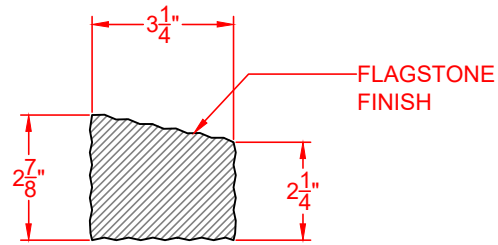

ISO VIEW

SECTION VIEW

DATE	DESCRIPTION	REV.		SHEET NAME:	SCALE :	3" = 1'-0"	SHEET NO.:
01-06-2022	ISSUED FOR APPROVAL	A			SHEET SIZE:	8.5x11 (inch)	
					DATE:	01-04-2022	

WAINSCOT SILL - 3x18