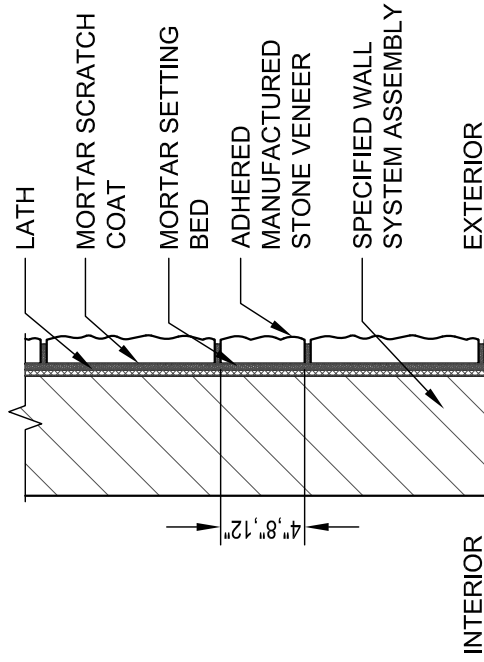

Stone Style

Chateau

SPECIFICATIONS

MORTAR JOINT SIZE: 3/8" - 1/2"

CORNER RETURNS: 2 1/2" - 8 1/2"

DEPTH VARIATIONS: 1 - 3"

MANUFACTURE NOTES:

- DIMENSIONS LISTED ARE NORMAL. PLEASE CHECK THE PRODUCT SIZE TO ENSURE THE RIGHT FIT FOR YOUR APPLICATION.
- PLEASE REFER TO MANUFACTURER FOR PRODUCT SAMPLES BEFORE SELECTING COLORS.

NOTES:

- DO NOT SCALE DRAWINGS.
- THIS DRAWING IS INTENDED FOR USE BY ARCHITECTS, ENGINEERS, CONTRACTORS, CONSULTANTS AND DESIGN PROFESSIONALS FOR PLANNING PURPOSES ONLY. THIS DRAWING MAY NOT BE USED FOR CONSTRUCTION.
- ALL INFORMATION CONTAINED HEREIN WAS CURRENT AT THE TIME OF DEVELOPMENT BUT MUST BE REVIEWED AND APPROVED BY THE PRODUCT MANUFACTURER TO BE CONSIDERED ACCURATE.